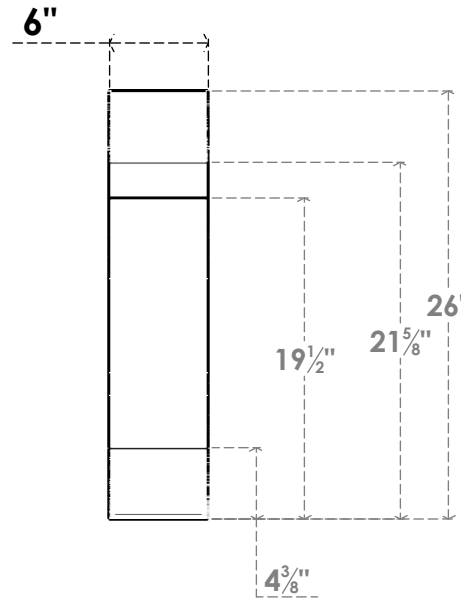

ITEM NUMBER: BRCPC060X20000X26000OLY

6"W X 20"D X 26"H OLYMPIC ARCHITECTURAL GRADE PVC CLOSED KNEE BRACE

SIDE PROFILE

FRONT PROFILE

ISOMETRIC

EKENA MILLWORK
2300 WEST MAIN ST.
CLARKSVILLE, TX 75426
TOLL FREE: 866-607-0453
WWW.EKENAMILLWORK.COM

NOTES

1. INSTALLATION TO BE COMPLETED IN ACCORDANCE WITH MANUFACTURER'S SPECIFICATIONS.
2. DRAWING MAY NOT BE TO SCALE
3. THIS DRAWING IS INTENDED FOR DESIGN AND PLANNING PURPOSES ONLY.
4. ALL INFORMATION CONTAINED HEREIN WAS CURRENT AT THE TIME OF DEVELOPMENT BUT MUST BE REVIEWED AND APPROVED BY THE PRODUCT MANUFACTURER TO BE CONSIDERED ACCURATE.
5. ARCHITECTURAL GRADE PVC PRODUCTS ARE MADE FROM EXPANDED CELLULAR PVC AND COME NATURALLY WHITE BUT MAY BE PAINTED