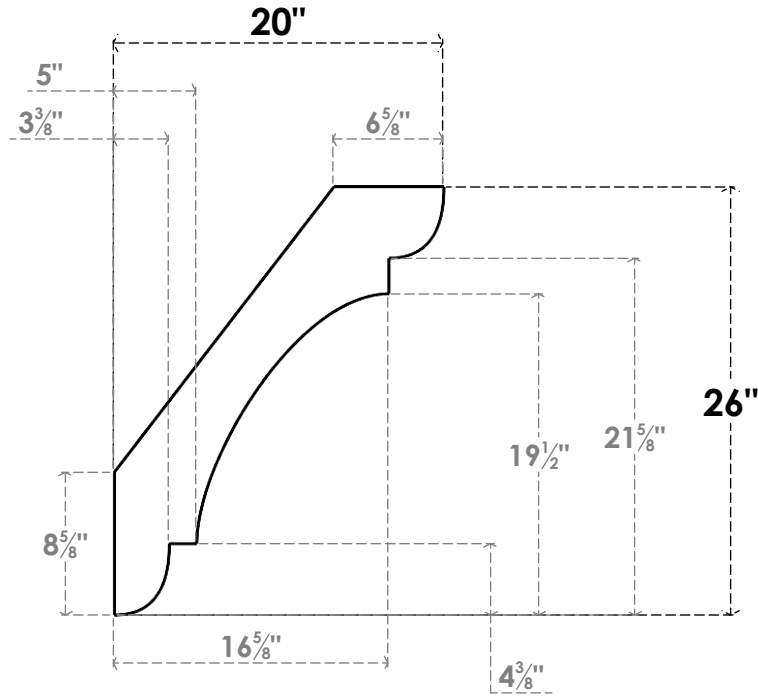

ITEM NUMBER: BRCPC060X20000X26000OLY

6"W X 20"D X 26"H OLYMPIC ARCHITECTURAL GRADE PVC CLOSED KNEE BRACE

SIDE PROFILE

FRONT PROFILE

ISOMETRIC

EKENA MILLWORK
2300 WEST MAIN ST.
CLARKSVILLE, TX 75426
TOLL FREE: 866-607-0453
WWW.EKENAMILLWORK.COM